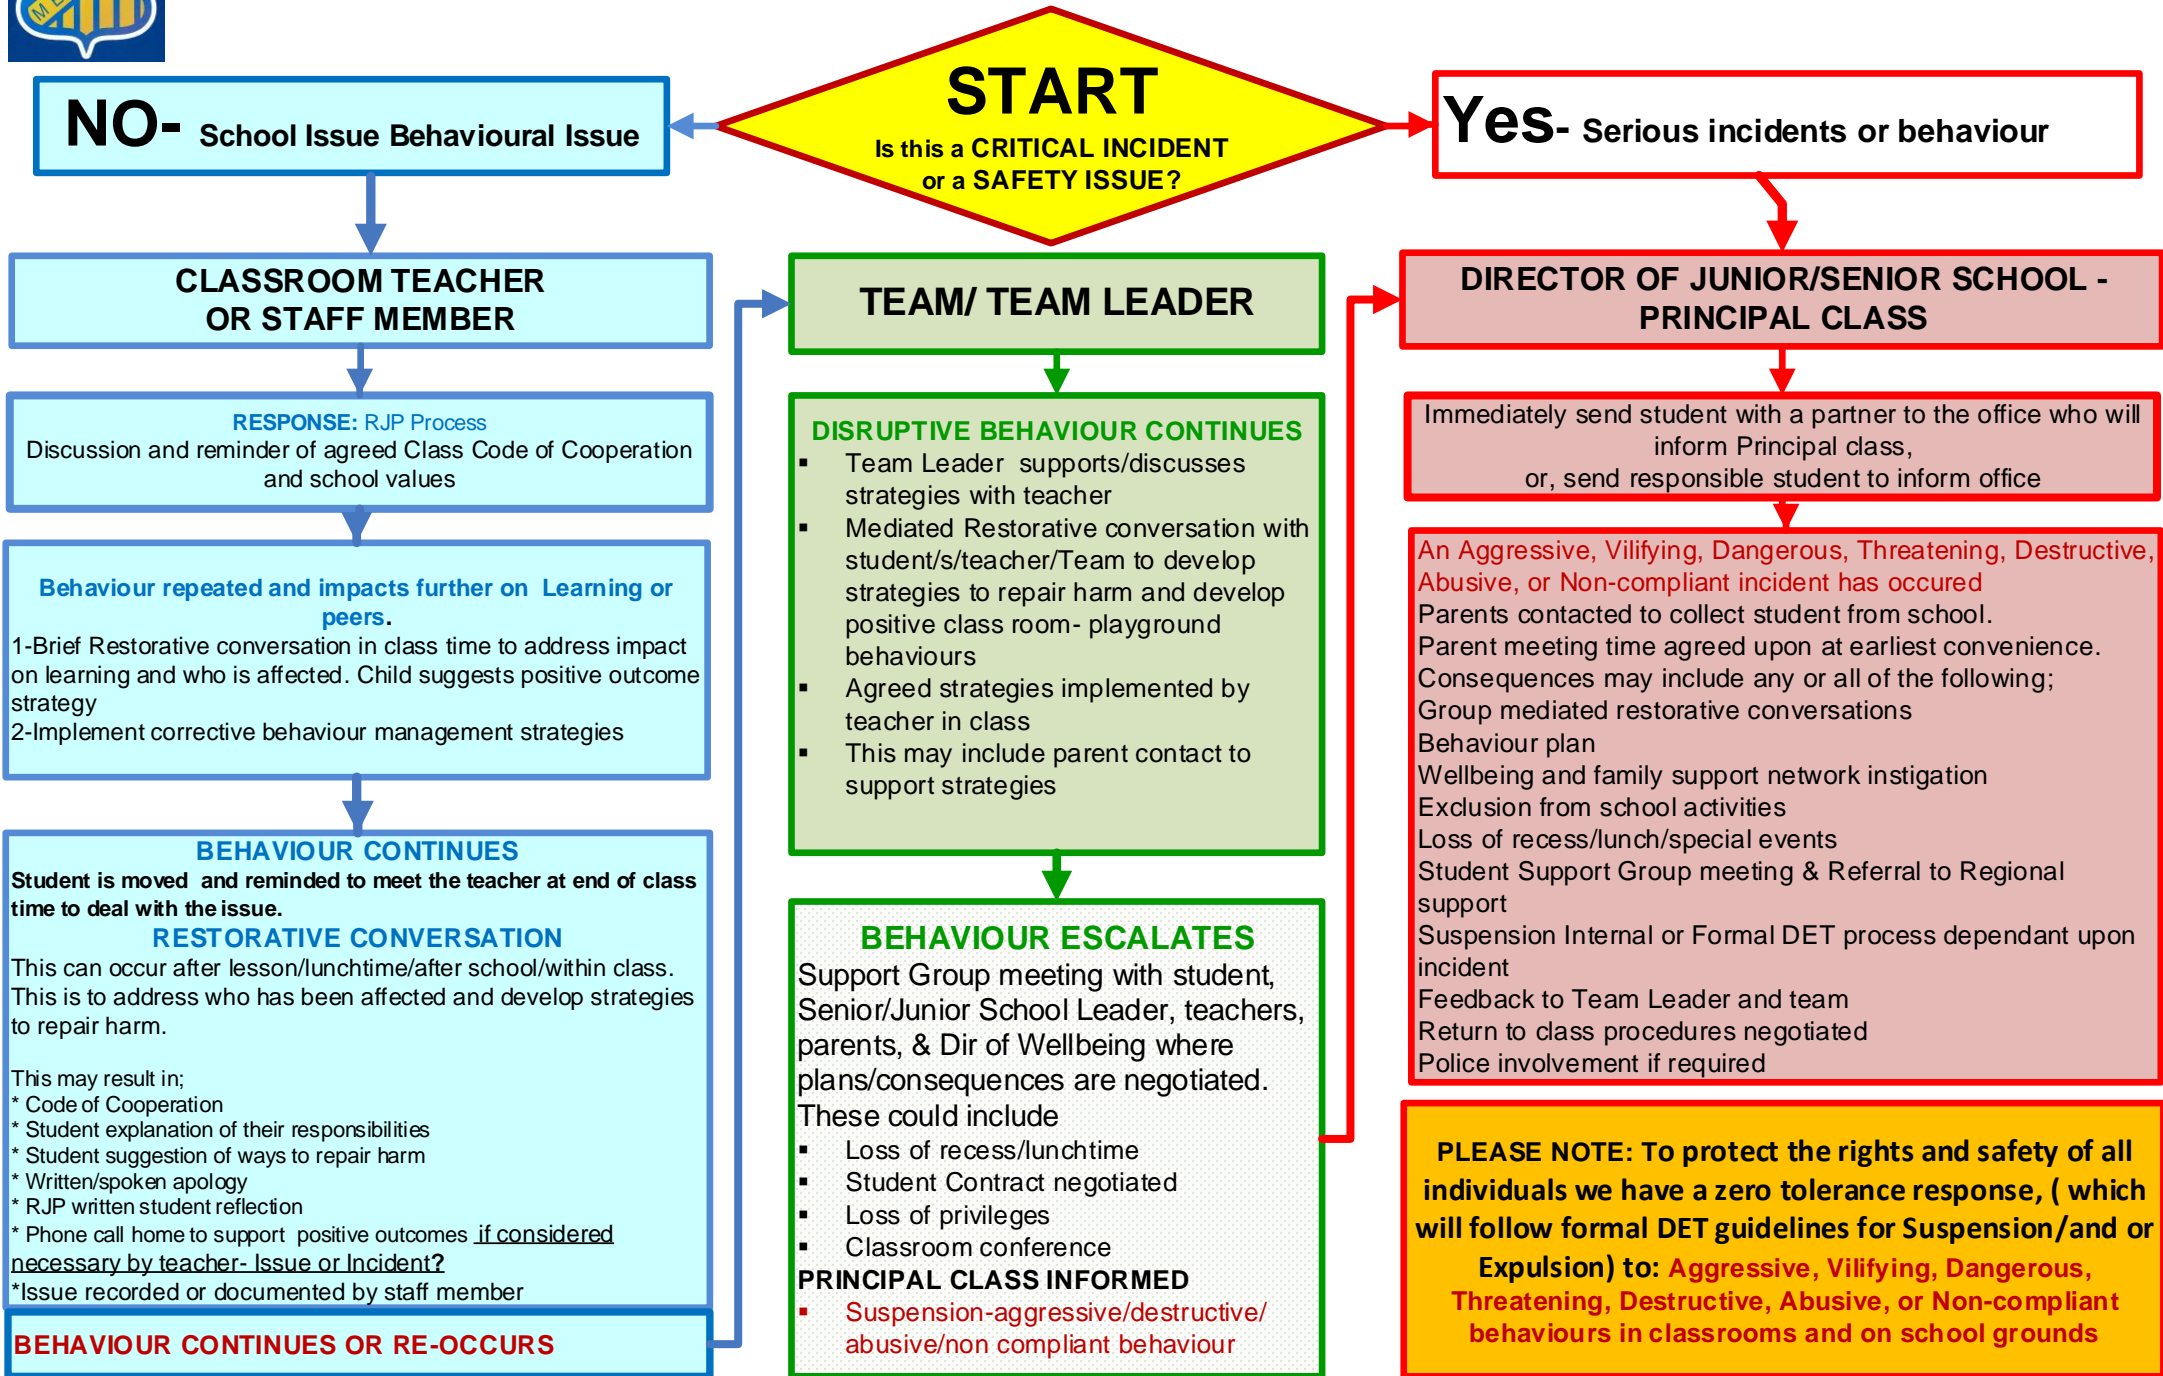

Mentone Primary School Student Behaviour & Issue Management Process

INFORMAL

FORMAL